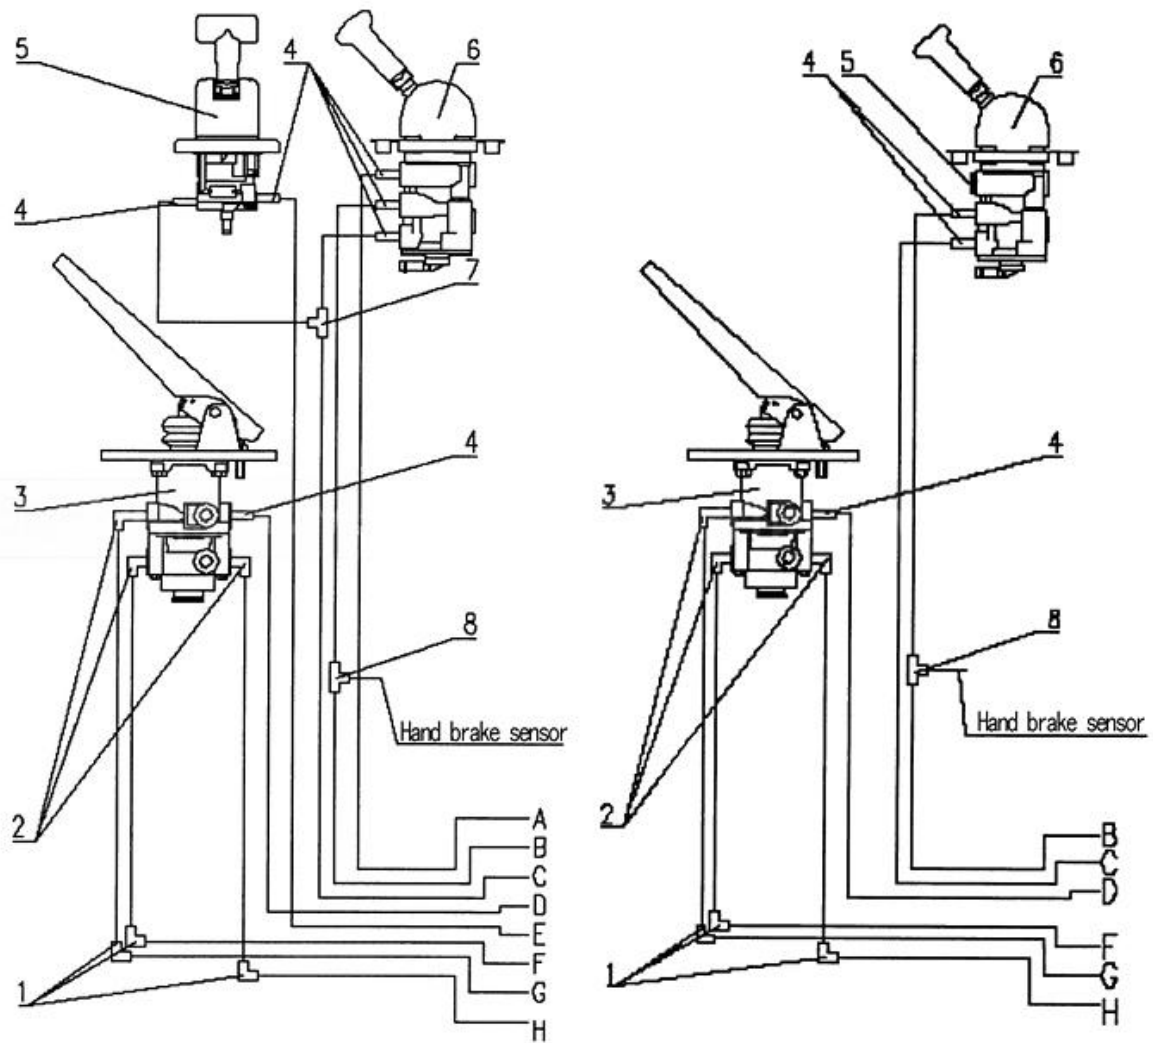

Rear brake components		
HOWO TRUCK BRAKE		
Sequence	Name	Part No.
1	Joint body	190003559496
2	ELBOW body	190003559946
3	Joint body	WG99100360114
4	Test Connectors	WG9000360314
5	30 'dual diaphragm brake chamber	WG9000360108
5	Diaphragm spring brake chamber	WG9100360303
5	Diaphragm spring brake chamber	WG9100360011

6	Card sets next tee body	WG9003550006
7	Joint body	190003559479
8	Joint body	190003559474
9	Relay valve	WG9000360134
10	Hex Head Plugs	190003962038
11	Joint body	190003559948
12	Brake hose	WG17017360470
12	Brake hose	WG17017360470
12	Brake hose	WG17017360470
13	Joint body	190003559947
14	Joint body	WG99100360112
14	ELBOW body	190003559946
15	Pin	190003903661
16	Flat Washers	Q40114
19	ABS solenoid valve / WABCO	WG9718360002
19	ABS solenoid valve / KNORR	WG9718360001
20	Brake hose assemblies	WG17017360480
21	Brake hose assemblies	WG17017360480
22	ABS solenoid valve / WABCO	WG9718360002
22	ABS solenoid valve / KNORR	WG9718360001
23	Brake hose	WG17017360460
23	Brake hose assemblies	WG17017360470
24	Brake hose assemblies	WG17017360460
12a	Brake hose	WG17017360460
5a	30 'dual diaphragm brake chamber	WG9000360108
5a	Diaphragm spring brake chamber	WG9100360303
6a	Joint body	WG9003550006
7a	Joint body	190003559479
8a	Joint body	190003559474

Brake controlling mechanism		
HOWO TRUCK BRAKE		
Sequence	Name	Part No.
1	Joint body	190003559479
2	Joint body	190003559946
3	Brake master valve	WG9719360005
4	Joint body	190003559945
5	Hanging riders brake assembly	WG9719360030
5a	Hex Head Plugs	Q617B16
6	Hand brake	WG9000360165
7	Joint body	190003559483
8	Joint body	WG99100360111
11	Combination Bracket	AZ9719360050
12	Mandrel assembly	AZ9719360051
13	Self-lubricating bushing	AZ9719360060
14	Hexagon flange bolts	Q1840616