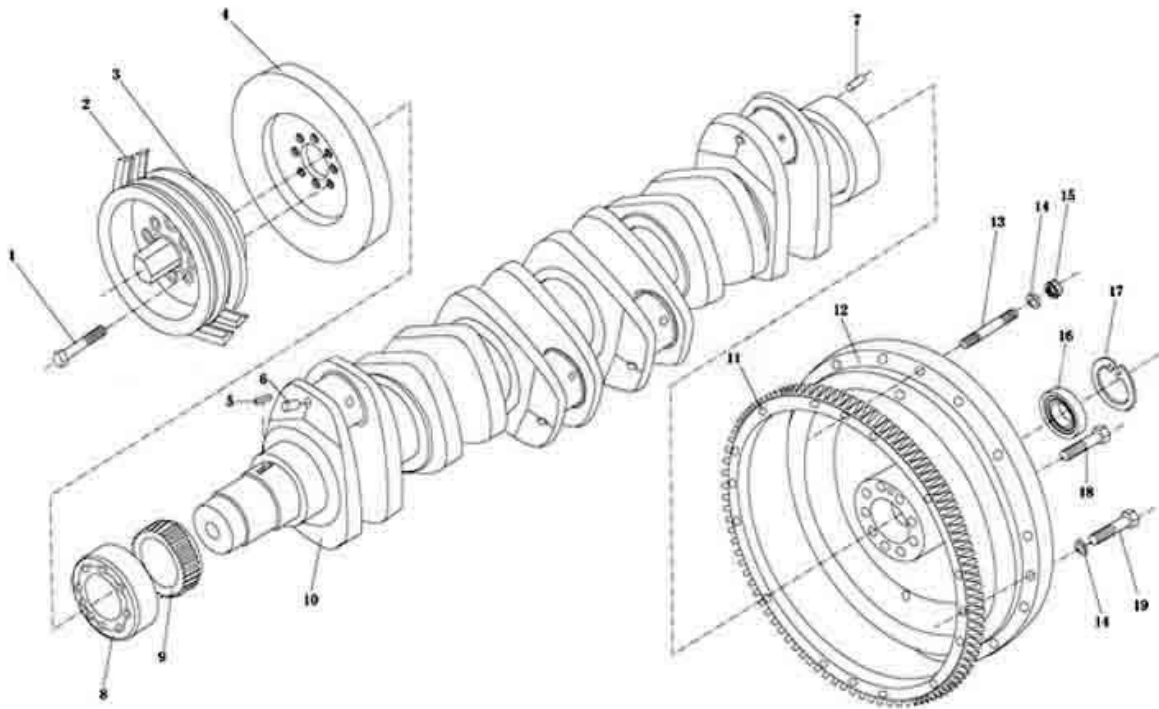

www.sinotruk-parts-store.com

CRANKSHAFT & FLYWHEEL		
WP10 EURO-III ENGINE PARTS CATALOGS		
Serial	Name	Part Number
1	Bolt	90003802558
2	Belt	81500060228
3	Belt pulley	61800021001
4	Vibration damper	61560020010
5	Key	90003960569
6	Cylindrical pin	90003961504
6	Plug	612600020311
7	Pin	90003901418
8	Flange	612600020333
9	Crank shaft wheel	614020038
10	Crankshaft C	612600020373