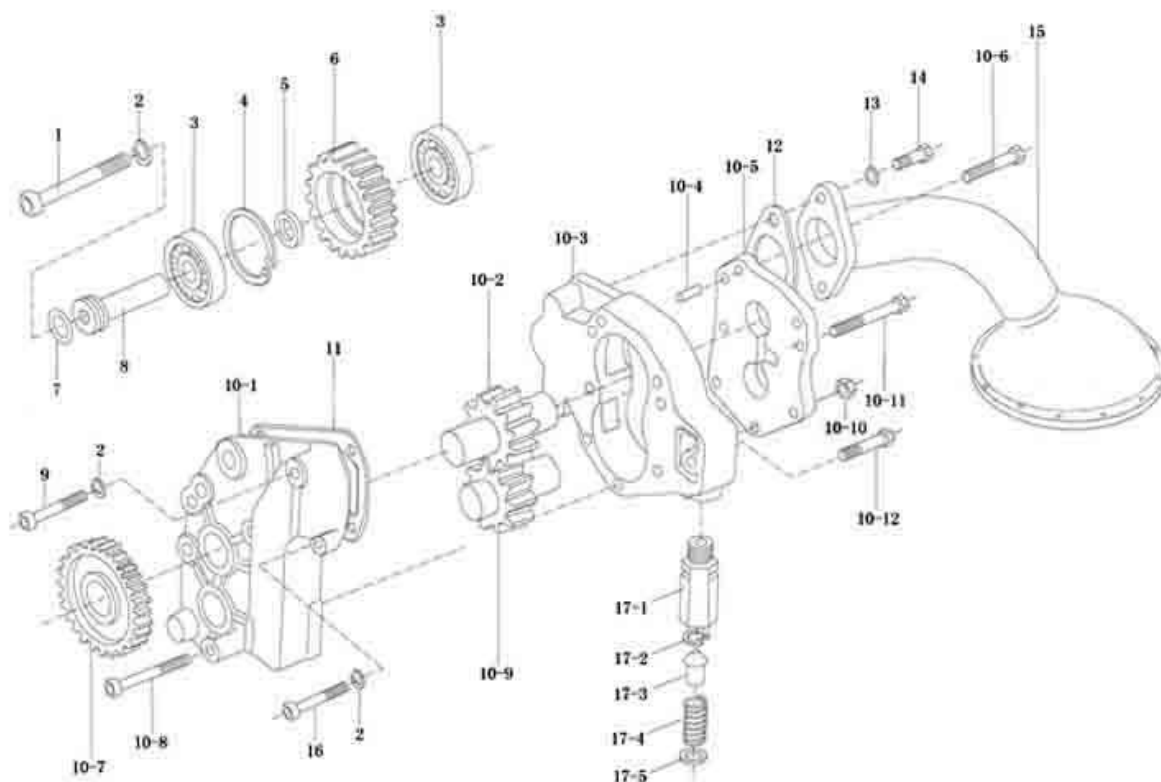

www.sinotruk-parts-store.com

OIL PUMP & FILTER 1#		
WP10 EURO-III ENGINE PARTS CATALOGS		
Serial	Name	Part Number
1	Bolt	90003802578
2	Spring washer	90003931122
3	Bearing	90003311410
4	Snap ring	90003934732
5	Ring	6140749
6	Gear	614070061
7	Seal ring	614070155
8	Gear shaft	6140756
9	Bolt	90003800551
10	Oil pump	AZ1500070021A
11	Shim	614070055
12	Shim	614070078
13	Washer	90003930271