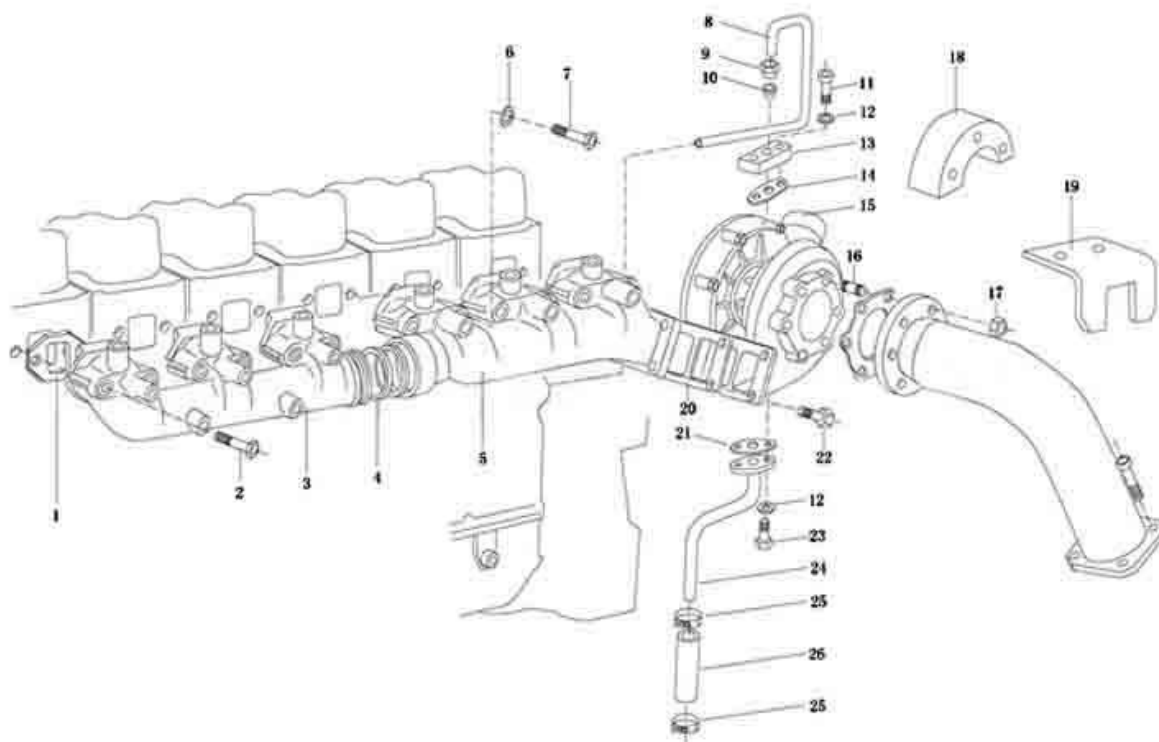

www.sinotruk-parts-store.com

INTAKE & EXHAUST PIPE 1#		
WP10 EURO-III ENGINE PARTS CATALOGS		
Serial	Name	Part Number
1	Exhaust shim	61560110242
2	Bolt	61560110104
3	Pipe	612600111709
3	Pipe	612600111290
4	Seal ring	612600110162
5	Pipe	612600111712
5	Pipe	612600111280
6	Thrust washer	609090003
7	Bolt	61560110105
8	Intake pipe	612600111833
8	Intake pipe	612600070158
9	Nut	90003559513
10	Clip	90003559563