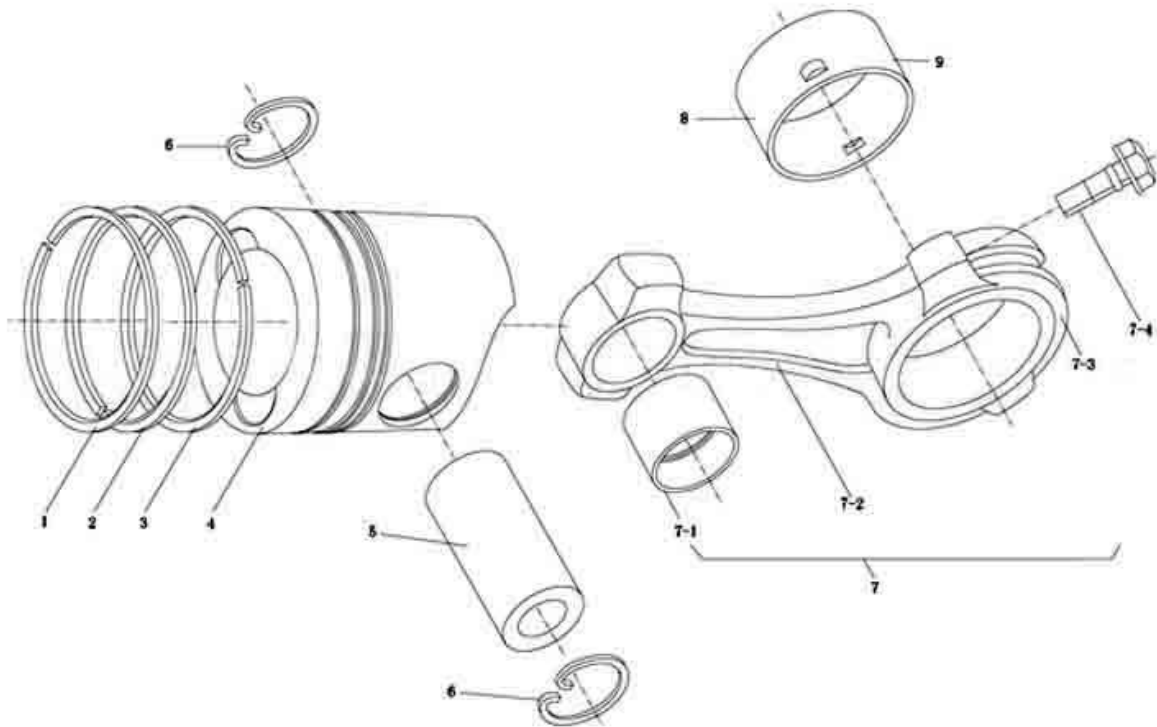

www.sinotruk-parts-store.com

CYLINDER BODY 3#		
WP10 EURO-III ENGINE PARTS CATALOGS		
Serial	Name	Part Number
1	Cover	612600010489
2	Nozzle	612600010522
3	Nut	90003888451
4	Clamp	90003989306
5	Hose	61500010079
10	Strut block	612600010639
11	Clip	612600010647
12	Clamp	612600010638
13	Bolt	90003802411
14	Oil dipstick	612600010532
15	Jauge	61800010331
16	Jauge	612600010705
17	Clip	612600010447
18	Connector pipe	612600010446

www.sinotruk-parts-store.com

CYLINDER BODY 4#		
WP10 EURO-III ENGINE PARTS CATALOGS		
Serial	Name	Part Number
1	Hose	612G00040038
2	Clamp	90003989336
3	Bolt	90003802321
4	Spring washer	90003931082
5	Washer	90003936101
6	Oil separator	612600011422
7	Clamp	90003989336
8	Screw	90003862427
9	Spring Washer	90003932023
10	Plate	609E100049
11	Hose	612600011106
12	Shim	90003069303

www.sinotruk-parts-store.com

CRANKSHAFT & FLYWHEEL		
WP10 EURO-III ENGINE PARTS CATALOGS		
Serial	Name	Part Number
1	Bolt	90003802558
2	Belt	81500060228
3	Belt pulley	61800021001
4	Vibration damper	61560020010
5	Key	90003960569
6	Cylindrical pin	90003961504
6	Plug	612600020311
7	Pin	90003901418
8	Flange	612600020333
9	Crank shaft wheel	614020038
10	Crankshaft C	612600020373

www.sinotruk-parts-store.com

CONNECTING ROD & PISTON		
WP10 EURO-III ENGINE PARTS CATALOGS		
Serial	Name	Part Number
1	Double ladderring	612600030035
2	Conical ring	612600030036
3	Spiral spring oil ring	612600030037
4	Piston	612600030034
5	Piston pin	61560030013
6	Ring	81560030012
7	Connecting rod	61500030009
7-1	Connecting bush	61500030077
7-2	Connector body	61500030008
7-3	Connector cover	61500030022
7-4	Connector bolt	81500030023
8	Shell pin	612600030020
9	Shell pin	61560030033