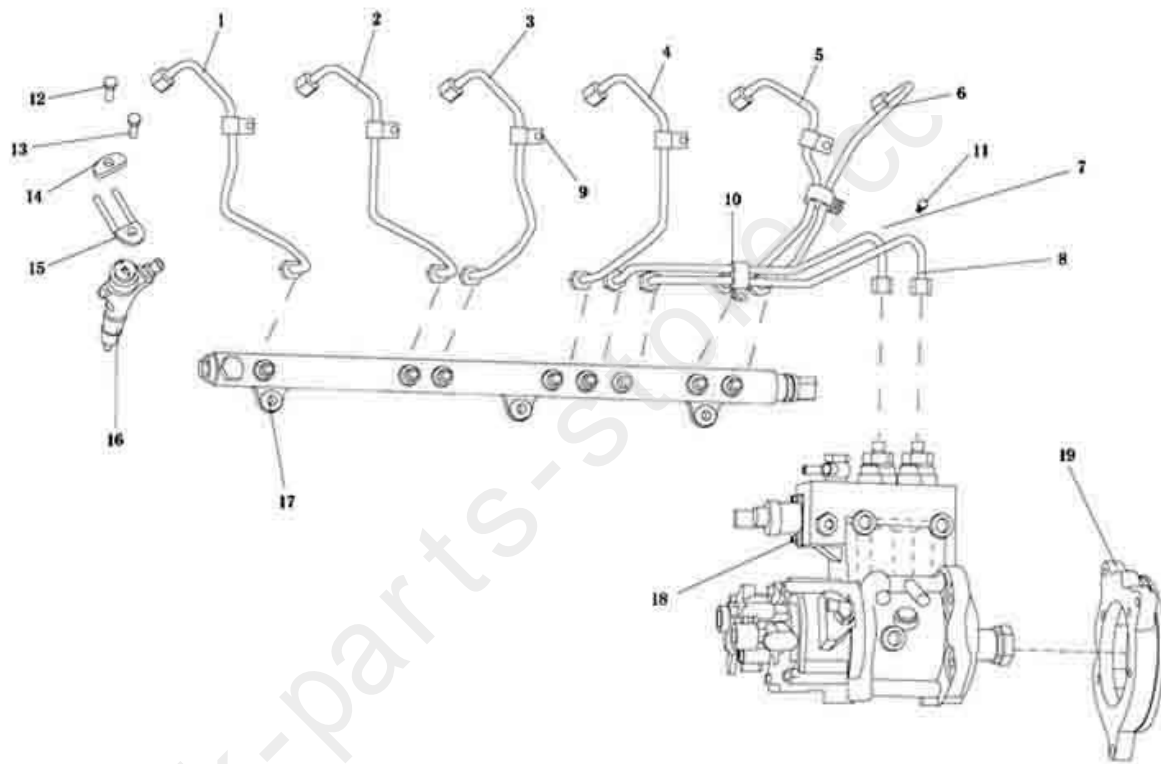

www.sinotruk-parts-store.com

FUEL SUPPLY 2#		
WP10 EURO-III ENGINE PARTS CATALOGS		
Serial	Name	Part Number
1	Injection pipe	612600080633
2	Injection pipe	612600080634
3	Injection pipe	612600080635
4	Injection pipe	612600080636
5	Injection pipe	612600080637
6	Injection pipe	612600080638
7	Pressure pipe	612600080639
8	Pressure pipe	612600080640
9	Pipe-Clip-Guido-Sc	612600080672
10	Pipe-Clip-Guido-Sc	612600080658
11	Hexagon bolt	90003802321
12	Screw	90013550006
13	Screw	90013550007
14	Pressure bracket	612600080615
15	Pressure bracket	612600080613