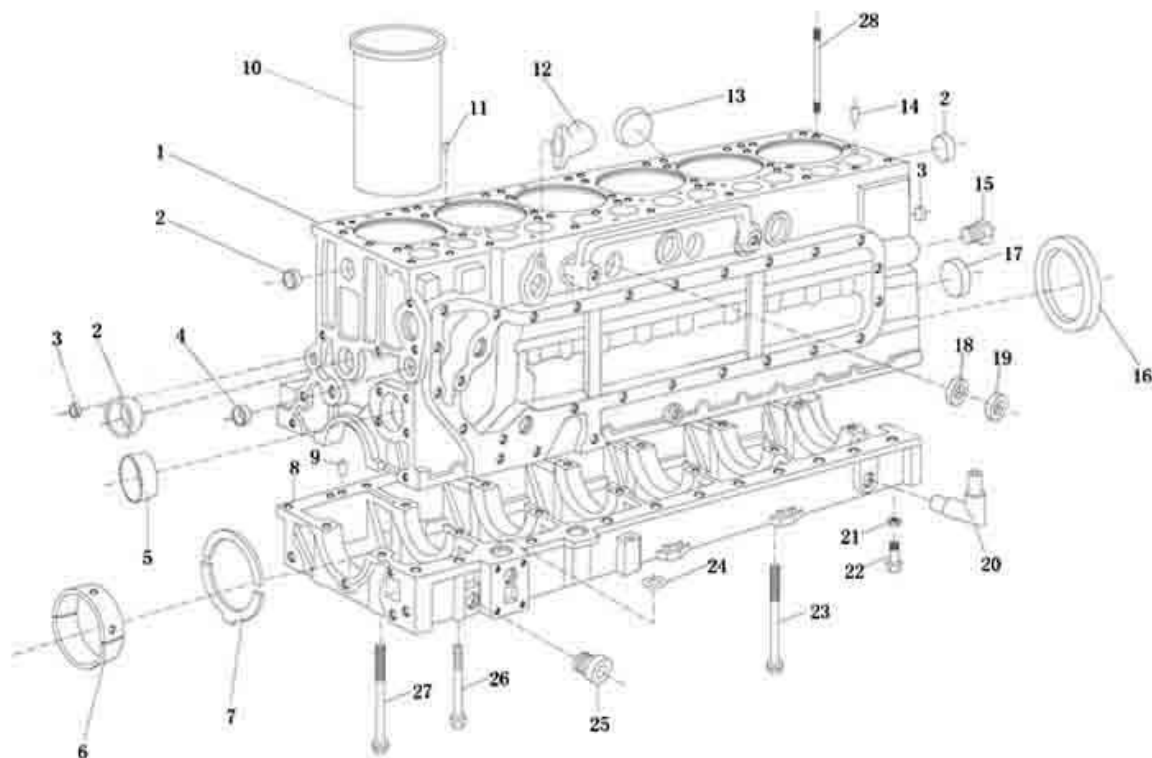

WEICHAI

WP10, EURO III ENGINE

SPARE PARTS CATALOG

Edited and provided by
CHINA HEAVY TRUCK PARTS STORE CO LTD

INDEX

CYLINDER BODY 1#	Page 3
CYLINDER BODY 2#	Page 5
CYLINDER BODY 3#	Page 7
CYLINDER BODY 4#	Page 8
CRANKSHAFT & FLYWHEEL	Page 9
CONNECTING ROD & PISTON	Page 11
CYLINDER CAP	Page 12
VALVE MECHANISM	Page 14
WATER PUMP & FAN	Page 16
WATER PUMP	Page 17
TENSIONING WHEEL	Page 18
OIL PUMP & FILTER 1#	Page 19
OIL PUMP & FILTER 2#	Page 21
FUEL SUPPLY 1#	Page 23
FUEL SUPPLY 2#	Page 25
ELECTRIC DEVICE	Page 27
INTAKE & EXHAUST PIPE 1#	Page 29
INTAKE & EXHAUST PIPE 2#	Page 31
AIR COMPRESSOR	Page 33
OIL PAN	Page 35

www.sinotruk-parts-store.com

CYLINDER BODY 1#		
WP10 EURO-III ENGINE PARTS CATALOGS		
Serial	Name	Part Number
1	Crankcaase	612600011729
2	Corehole plug	90003982121
3	Corehole plug	90003989480
4	Corehole plug	90003989204
5	Bush	61560010029
5	Bush	612300010990
6	Shell pin	81500010046
7	Stop washer	81500010125
8	Crankcaase	61500010366
9	Dowel pin	90003901604A
10	Liner	61500010344

www.sinotruk-parts-store.com

CYLINDER BODY 2#		
WP10 EURO-III ENGINE PARTS CATALOGS		
Serial	Name	Part Number
1	Hexagon bolt	90003800571
2	Hexagon bolt	90003802523
3	Pin	90003901604
4	Pin	90003813429
5	Spring washer	90003932023
6	Hexagon nut(1)	90003871252
7	Hexagon bolt	90003802511
8	Hexagon bolt	90003802424
9	Stud	90003813527
10	Spring washer	90003932025
11	Hexagon nut(1)	90003871305
12	Hexagon bolt	90003802523
13	Spring washer	90003932025
14	End cover	612600011777
15	Seal ring	90003120602
16	Timing gear case	612600011776

www.sinotruk-parts-store.com

CYLINDER BODY 3#		
WP10 EURO-III ENGINE PARTS CATALOGS		
Serial	Name	Part Number
1	Cover	612600010489
2	Nozzle	612600010522
3	Nut	90003888451
4	Clamp	90003989306
5	Hose	61500010079
10	Strut block	612600010639
11	Clip	612600010647
12	Clamp	612600010638
13	Bolt	90003802411
14	Oil dipstick	612600010532
15	Jauge	61800010331
16	Jauge	612600010705
17	Clip	612600010447
18	Connector pipe	612600010446