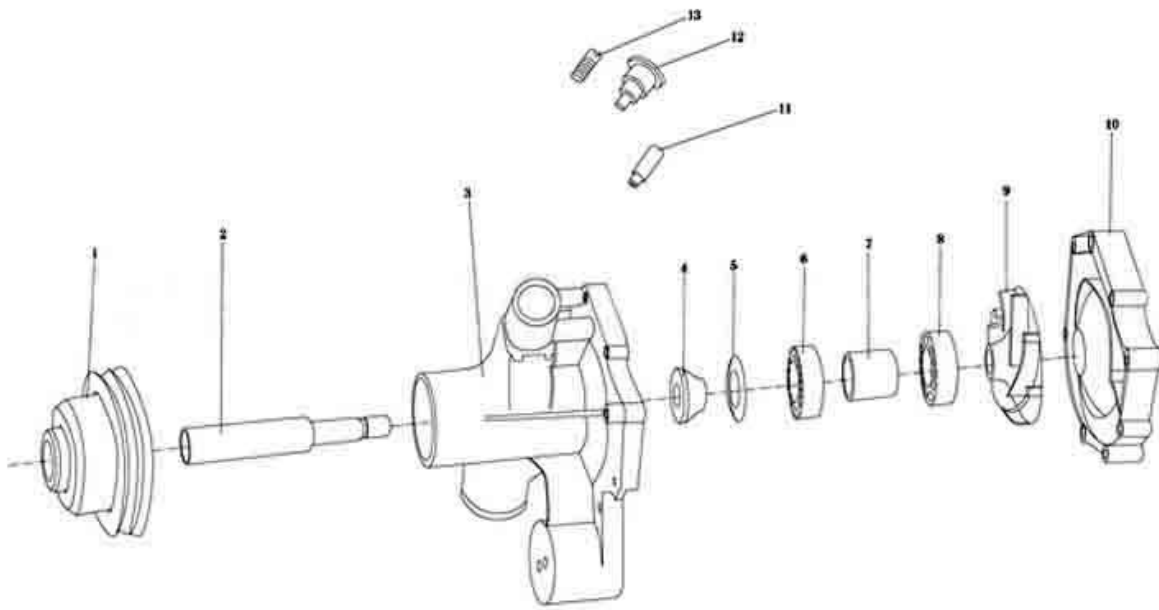

www.sinotruk-parts-store.com

WATER PUMP		
WP10 EURO-III ENGINE PARTS CATALOGS		
Serial	Name	Part Number
1	Belt pulley	61800061004
2	Shaft	61800061005
3	Pump cover	612600060571
4	Water seal ass'y	612600060578
5	Ring	61500060030
6	Bearing	90016040002
7	Bush	61800061008
8	Bearing	90016020017
9	Bottom roller	61800061001
10	Pump body	61800061003
11	Butter injector base	61000060100
12	Butter injector	270006125
13	Screw	612600000000