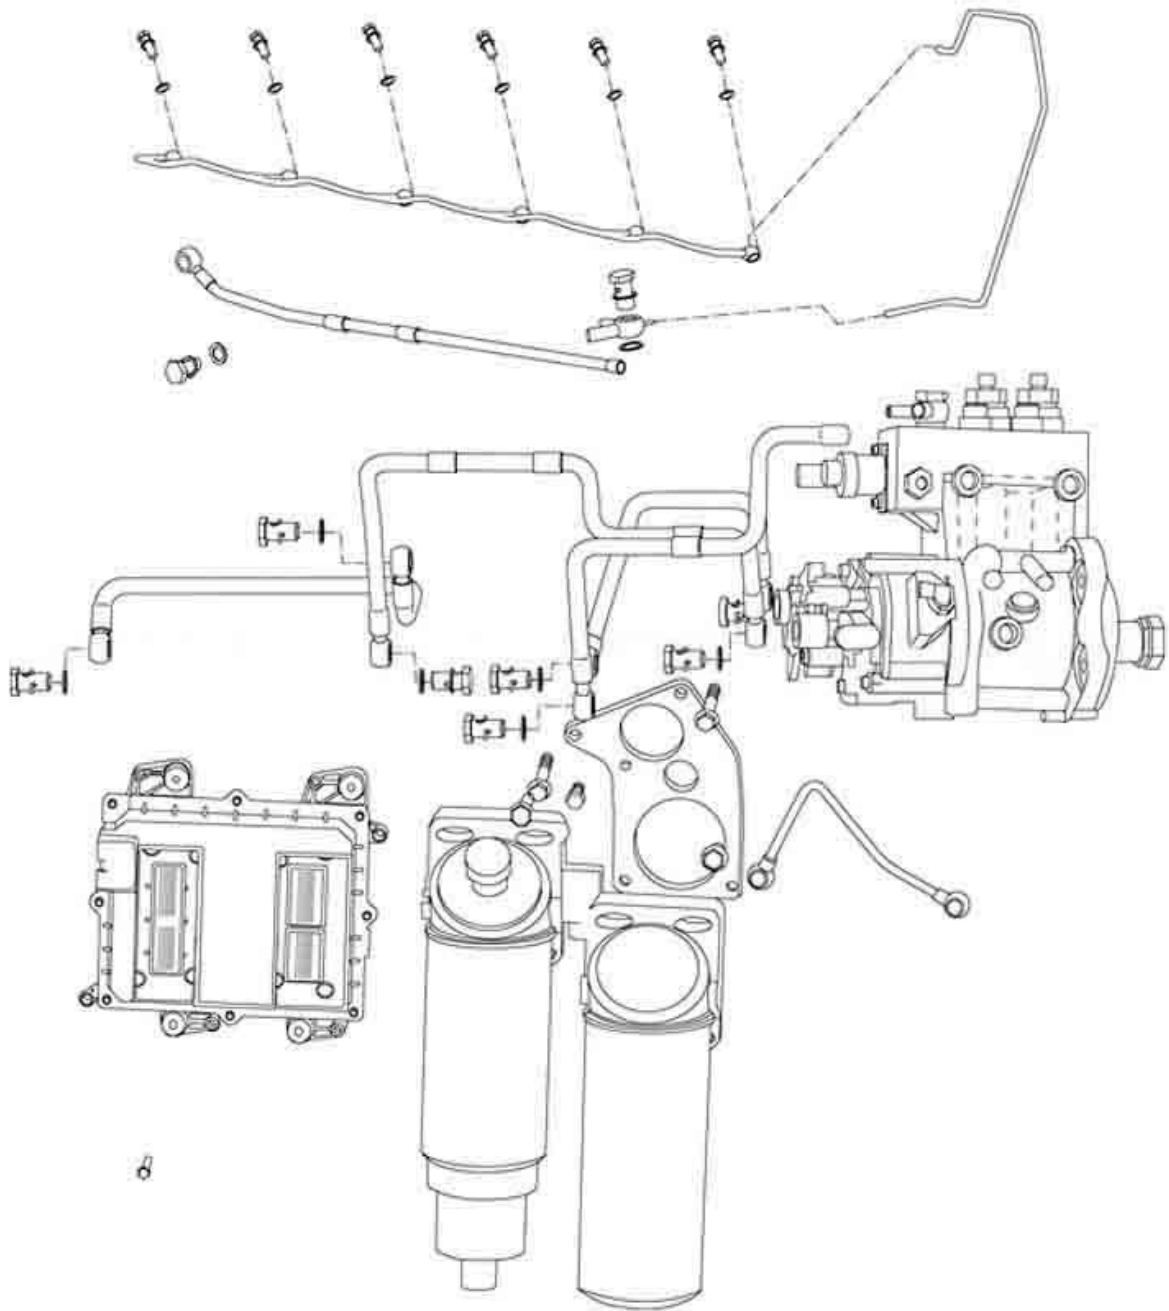

www.sinotruk-parts-store.com

FUEL SUPPLY 1#

WP10 EURO-III ENGINE PARTS CATALOGS

Serial	Name	Part Number
1	Oil line	612600080616
2	Bolt	90003962603
3	Seal washer	612600080201
4	Oil line	612600080652
5	Oil line	612600080653
6	Pipe connector	61260008065
7	Bolt	612639000049
8	Seal washer	612639000048
9	Bolt	612639000017
10	Seal washer	612639000018
11	Bolt	612639000049
12	Seal washer	612639000048
13	Fuel oil pipe	612600080621
14	Fuel oil pipe	612600080622
15	Fuel oil pipe	612600080623
16	Fuel oil pipe	612600080624
17	Hexagon bolt	612639000090
18	Hexagon bolt	90003802532
19	Hexagon bolt	90003802523
20	Hexagon bolt	90003802523
21	Hexagon bolt	90003802532
22	Hexagon bolt	612639000090
23	Bracket	612600080671
24	Oil line	612600070185
25	Bolt	612630030055
26	Hexagon bolt	612639000050
27	ECU	612630080110
28	Pre_filter	612630080012
29	Main_filter	612630080011