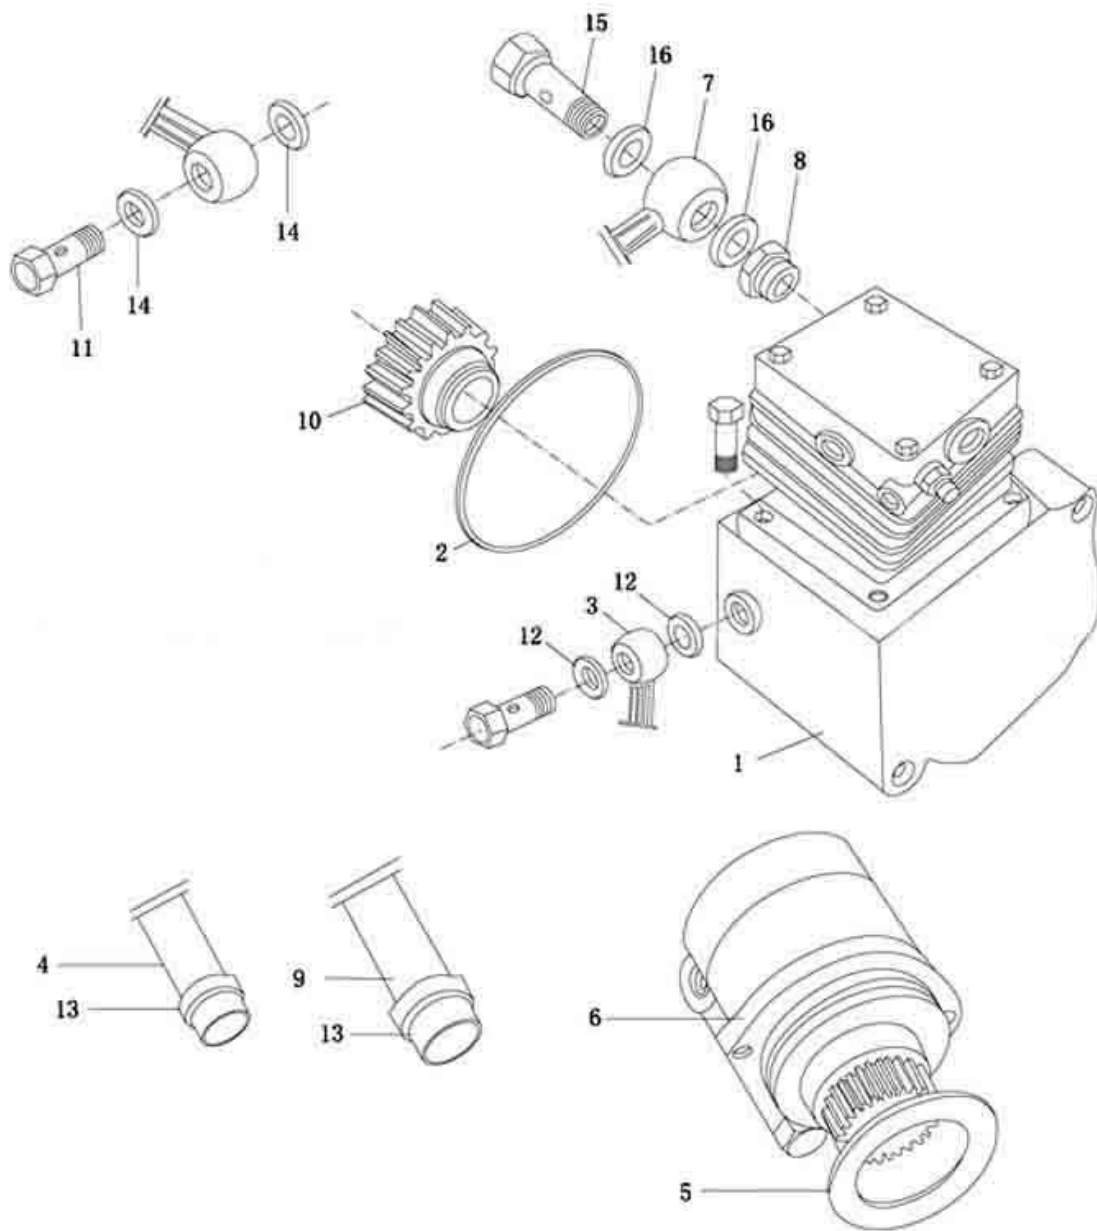

www.sinotruk-parts-store.com

AIR COMPRESSOR		
WP10 EURO-III ENGINE PARTS CATALOGS		
Serial	Name	Part Number
1	Air compressor	61800130043
2	Seal ring	30800010003