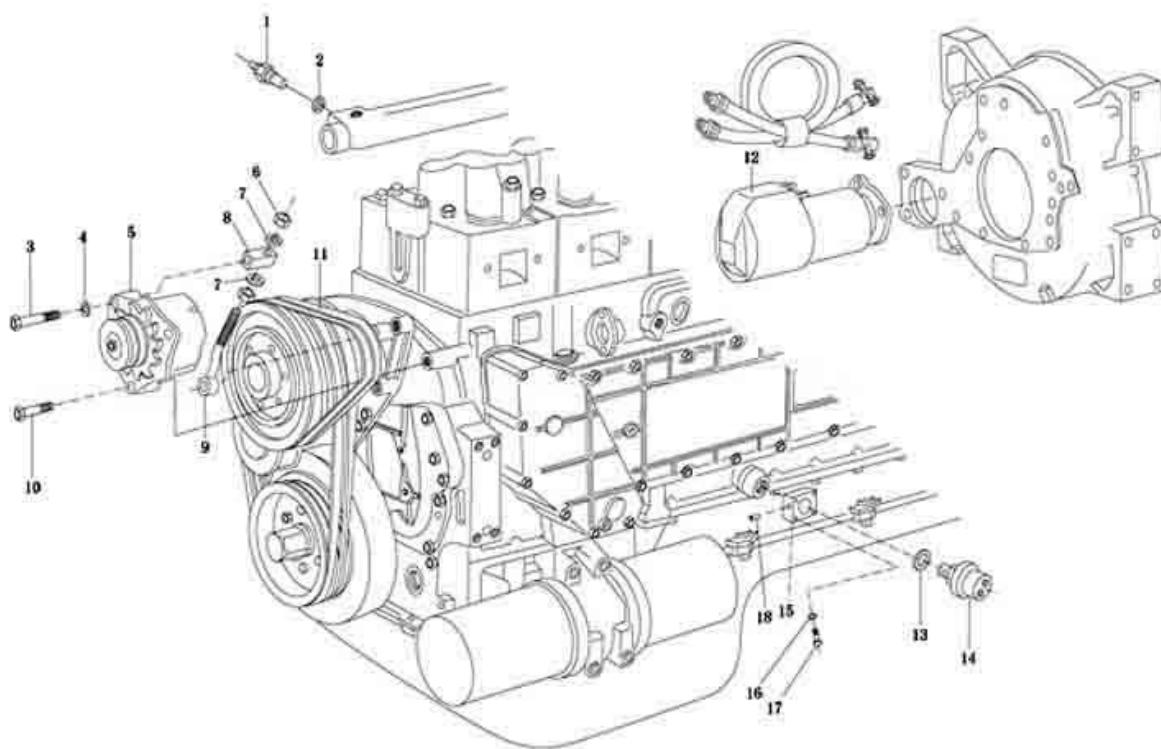

www.sinotruk-parts-store.com

ELECTRIC DEVICE		
WP10 EURO-III ENGINE PARTS CATALOGS		
Serial	Name	Part Number
1	Temperature transmitter	614090067
2	Seal washer	90003098044
3	Bolt	90003802557
4	Spring washer	90003932030
5	Altemater	612600090401
6	Nut	90003871305
7	Washer	90003935125
8	Block	612600090019
9	Bolt	61200060184
10	Bolt	615P0090003
11	Belt	81500060228
12	Starter	612600090293
13	Seal washer	612600080275