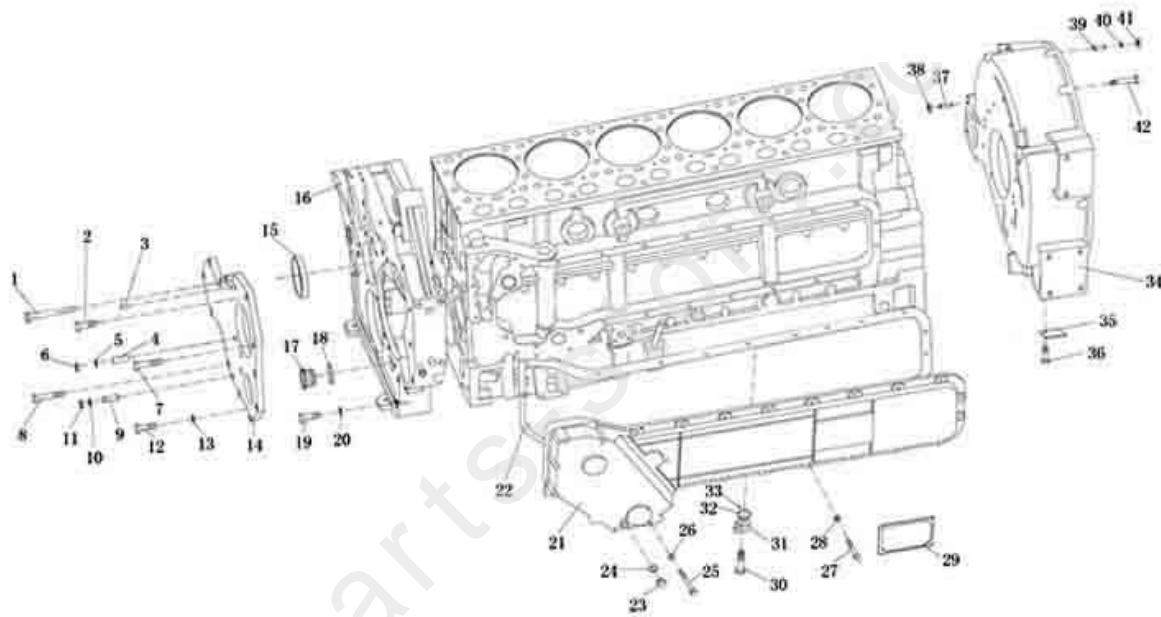

WEICHAI

WP10, EURO III ENGINE

SPARE PARTS CATALOG

Edited and provided by
CHINA HEAVY TRUCK PARTS STORE CO LTD

INDEX

CYLINDER BODY 1#	Page 3
CYLINDER BODY 2#	Page 5
CYLINDER BODY 3#	Page 7
CYLINDER BODY 4#	Page 8
CRANKSHAFT & FLYWHEEL	Page 9
CONNECTING ROD & PISTON	Page 11
CYLINDER CAP	Page 12
VALVE MECHANISM	Page 14
WATER PUMP & FAN	Page 16
WATER PUMP	Page 17
TENSIONING WHEEL	Page 18
OIL PUMP & FILTER 1#	Page 19
OIL PUMP & FILTER 2#	Page 21
FUEL SUPPLY 1#	Page 23
FUEL SUPPLY 2#	Page 25
ELECTRIC DEVICE	Page 27
INTAKE & EXHAUST PIPE 1#	Page 29
INTAKE & EXHAUST PIPE 2#	Page 31
AIR COMPRESSOR	Page 33
OIL PAN	Page 35

www.sinotruk-parts-store.com

CYLINDER BODY 1#		
WP10 EURO-III ENGINE PARTS CATALOGS		
Serial	Name	Part Number
1	Crankcaase	612600011729
2	Corehole plug	90003982121
3	Corehole plug	90003989480
4	Corehole plug	90003989204
5	Bush	61560010029
5	Bush	612300010990
6	Shell pin	81500010046
7	Stop washer	81500010125
8	Crankcaase	61500010366
9	Dowel pin	90003901604A
10	Liner	61500010344

www.sinotruk-parts-store.com

CYLINDER BODY 2#		
WP10 EURO-III ENGINE PARTS CATALOGS		
Serial	Name	Part Number
1	Hexagon bolt	90003800571
2	Hexagon bolt	90003802523
3	Pin	90003901604
4	Pin	90003813429
5	Spring washer	90003932023
6	Hexagon nut(1)	90003871252
7	Hexagon bolt	90003802511
8	Hexagon bolt	90003802424
9	Stud	90003813527
10	Spring washer	90003932025
11	Hexagon nut(1)	90003871305
12	Hexagon bolt	90003802523
13	Spring washer	90003932025
14	End cover	612600011777
15	Seal ring	90003120602
16	Timing gear case	612600011776

www.sinotruk-parts-store.com

CYLINDER BODY 3#		
WP10 EURO-III ENGINE PARTS CATALOGS		
Serial	Name	Part Number
1	Cover	612600010489
2	Nozzle	612600010522
3	Nut	90003888451
4	Clamp	90003989306
5	Hose	61500010079
10	Strut block	612600010639
11	Clip	612600010647
12	Clamp	612600010638
13	Bolt	90003802411
14	Oil dipstick	612600010532
15	Jauge	61800010331
16	Jauge	612600010705
17	Clip	612600010447
18	Connector pipe	612600010446