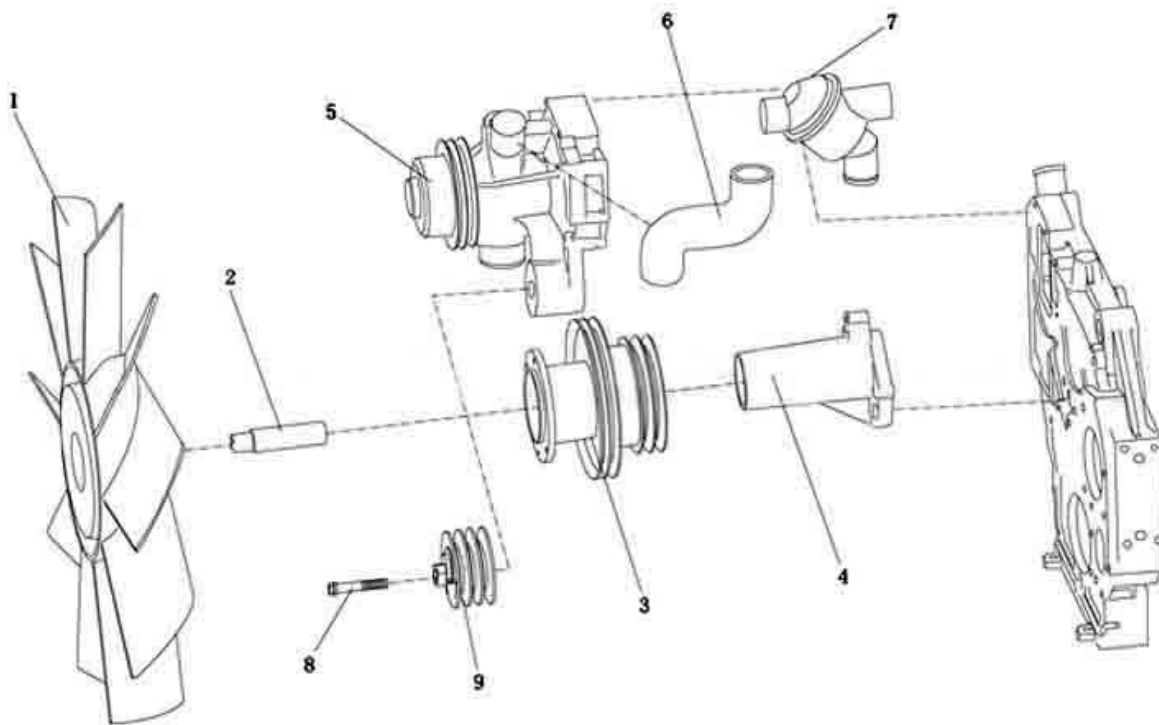

www.sinotruk-parts-store.com

WATER PUMP & FAN		
WP10 EURO-III ENGINE PARTS CATALOGS		
Serial	Name	Part Number
1	Visw hub	612600060446
2	Shaft	61500060150
3	Blet pulley	61800061002
4	Bracket	612600060804
5	Water pump ass'y	612600060569
6	Tube	612600060769
7	Thermostate ass'y	614060135
8	Bolt	90011400001
9	Roll C	61560060069