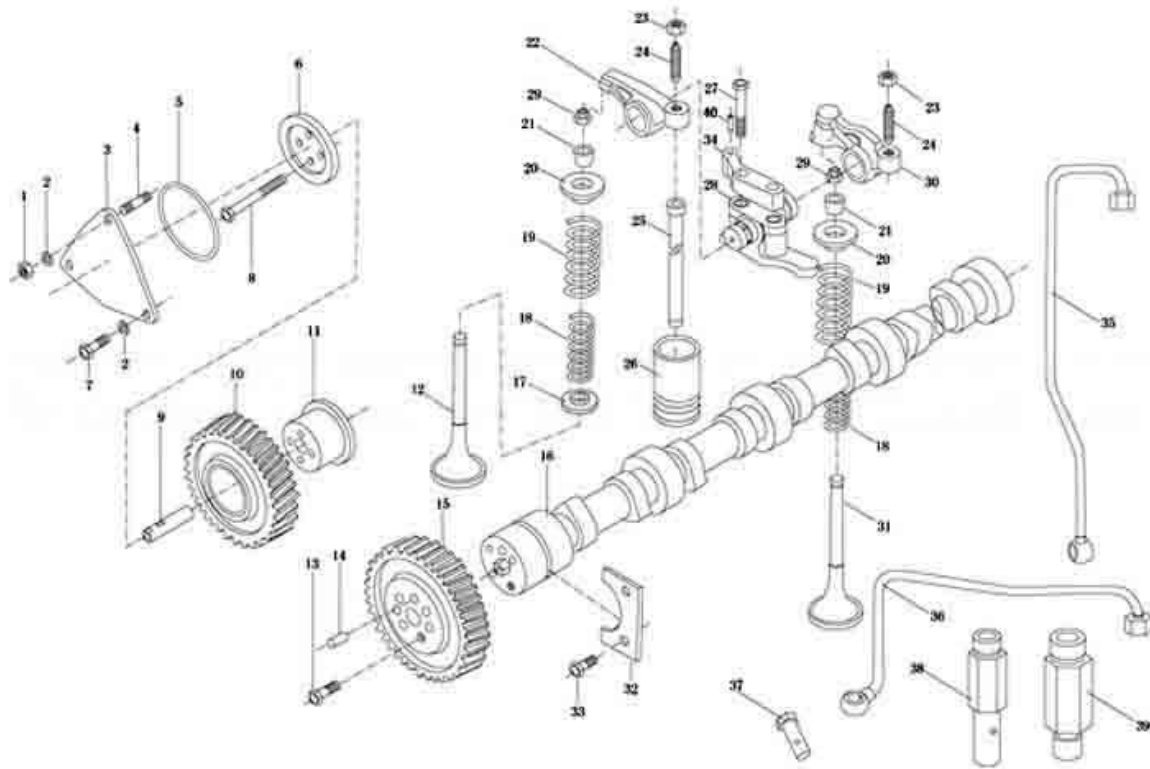

www.sinotruk-parts-store.com

VALVE MECHANISM		
WP10 EURO-III ENGINE PARTS CATALOGS		
Serial	Name	Part Number
1	Nut	90003871252
2	Spring washer	90003932023
3	Cover plate	61560050046A
4	Stud	90003813414
5	Seal ring	90003120602
6	Snap plate	61560050045
7	Bolt	90003862419
8	Bolt	61560050059
9	Shaft	6156000058
10	Intermed wheel	61560050053
11	Intermed wheel	61560050044
12	Intake valve	612600050073
13	Bolt	90003802443