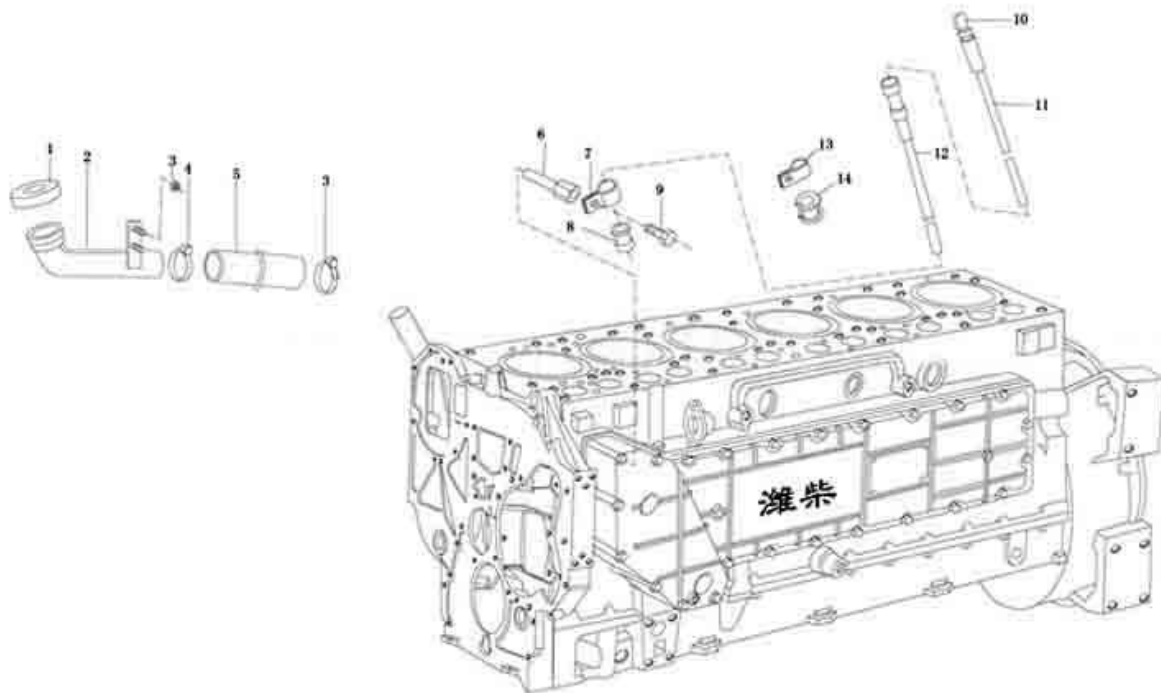

www.sinotruk-parts-store.com

CYLINDER BODY 3#		
WP10 EURO-III ENGINE PARTS CATALOGS		
Serial	Name	Part Number
1	Cover	612600010489
2	Nozzle	612600010522
3	Nut	90003888451
4	Clamp	90003989306
5	Hose	61500010079
10	Strut block	612600010639
11	Clip	612600010647
12	Clamp	612600010638
13	Bolt	90003802411
14	Oil dipstick	612600010532
15	Jauge	61800010331
16	Jauge	612600010705
17	Clip	612600010447
18	Connector pipe	612600010446