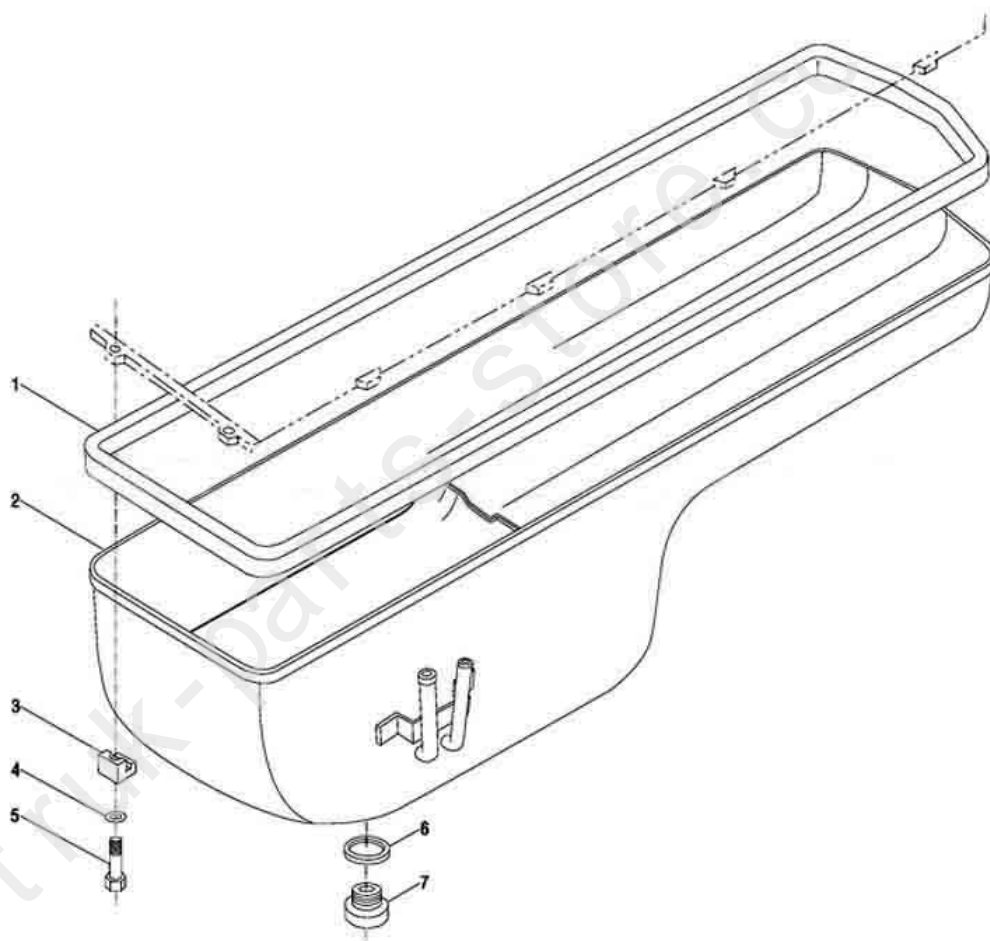

www.sinotruk-parts-store.com

OIL PAN		
WP10 EURO-III ENGINE PARTS CATALOGS		
Serial	Name	Part Number
1	Gasket	614150004
2	Oil pan	61800150015
3	Retainer	614150046
4	Washer	90003930261
5	Bolt	90003802442
6	Gasket	612600150106
7	Thread plug	612600150108