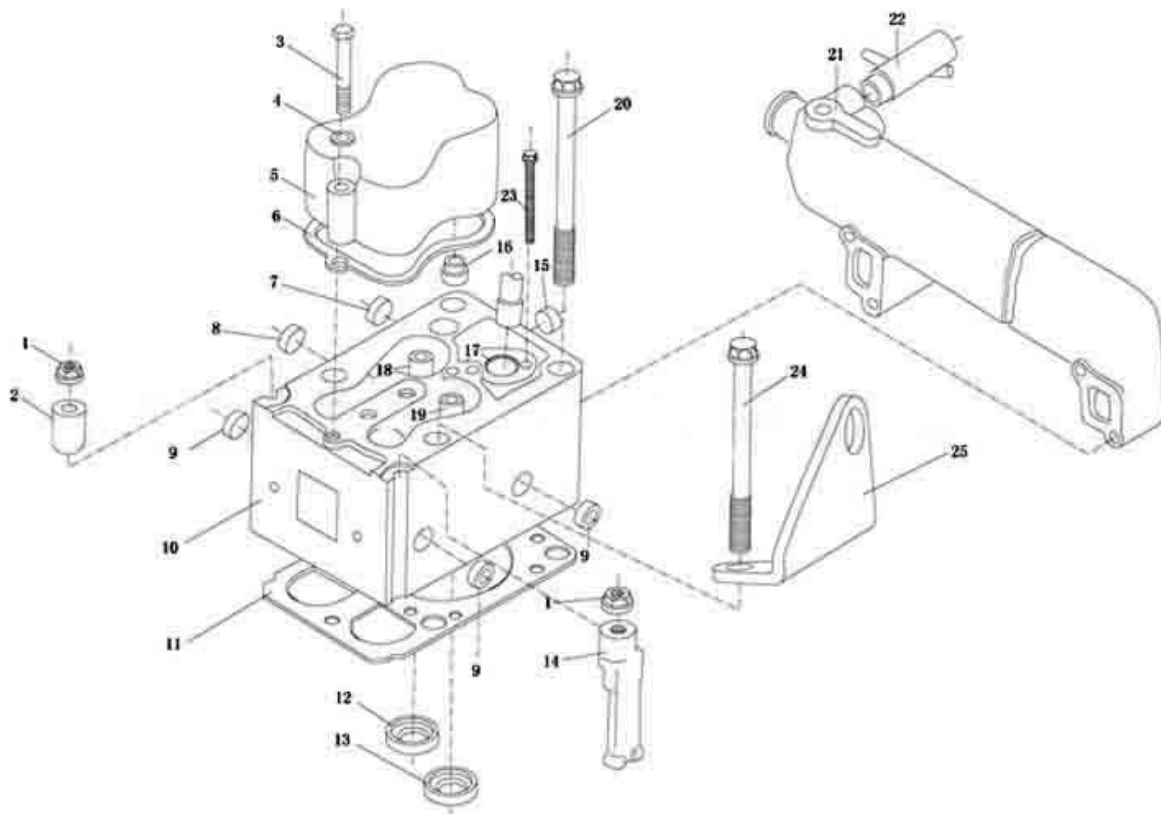

www.sinotruk-parts-store.com

CYLINDER BODY 3#		
WP10 EURO-III ENGINE PARTS CATALOGS		
Serial	Name	Part Number
1	Cover	612600010489
2	Nozzle	612600010522
3	Nut	90003888451
4	Clamp	90003989306
5	Hose	61500010079
10	Strut block	612600010639
11	Clip	612600010647
12	Clamp	612600010638
13	Bolt	90003802411
14	Oil dipstick	612600010532
15	Jauge	61800010331
16	Jauge	612600010705
17	Clip	612600010447
18	Connector pipe	612600010446

www.sinotruk-parts-store.com

CYLINDER BODY 4#		
WP10 EURO-III ENGINE PARTS CATALOGS		
Serial	Name	Part Number
1	Hose	612G00040038
2	Clamp	90003989336
3	Bolt	90003802321
4	Spring washer	90003931082
5	Washer	90003936101
6	Oil separator	612600011422
7	Clamp	90003989336
8	Screw	90003862427
9	Spring Washer	90003932023
10	Plate	609E100049
11	Hose	612600011106
12	Shim	90003069303

www.sinotruk-parts-store.com

CRANKSHAFT & FLYWHEEL		
WP10 EURO-III ENGINE PARTS CATALOGS		
Serial	Name	Part Number
1	Bolt	90003802558
2	Belt	81500060228
3	Belt pulley	61800021001
4	Vibration damper	61560020010
5	Key	90003960569
6	Cylindrical pin	90003961504
6	Plug	612600020311
7	Pin	90003901418
8	Flange	612600020333
9	Crank shaft wheel	614020038
10	Crankshaft C	612600020373

www.sinotruk-parts-store.com

CONNECTING ROD & PISTON		
WP10 EURO-III ENGINE PARTS CATALOGS		
Serial	Name	Part Number
1	Double ladderring	612600030035
2	Conical ring	612600030036
3	Spiral spring oil ring	612600030037
4	Piston	612600030034
5	Piston pin	61560030013
6	Ring	81560030012
7	Connecting rod	61500030009
7-1	Connecting bush	61500030077
7-2	Connector body	61500030008
7-3	Connector cover	61500030022
7-4	Connector bolt	81500030023
8	Shell pin	612600030020
9	Shell pin	61560030033