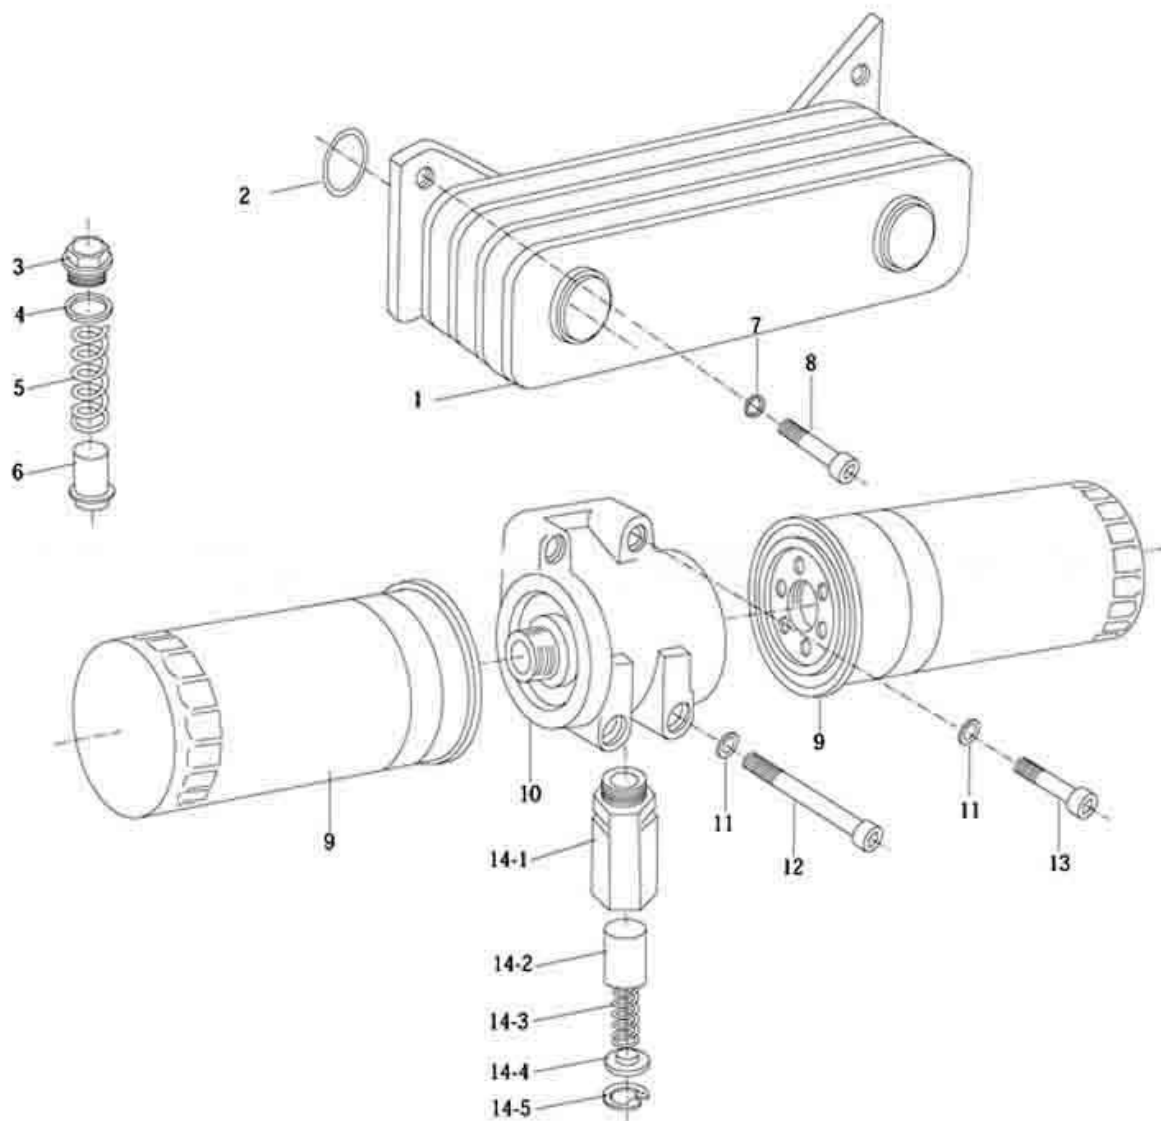

www.sinotruk-parts-store.com

OIL PUMP & FILTER 2#		
WP10 EURO-III ENGINE PARTS CATALOGS		
Serial	Name	Part Number
1	Oil radiator	61500010334
2	Seal ring	81400010032
3	Plug	90003962051
4	Washer	6.126E+11
5	Relief valve spring	614070068