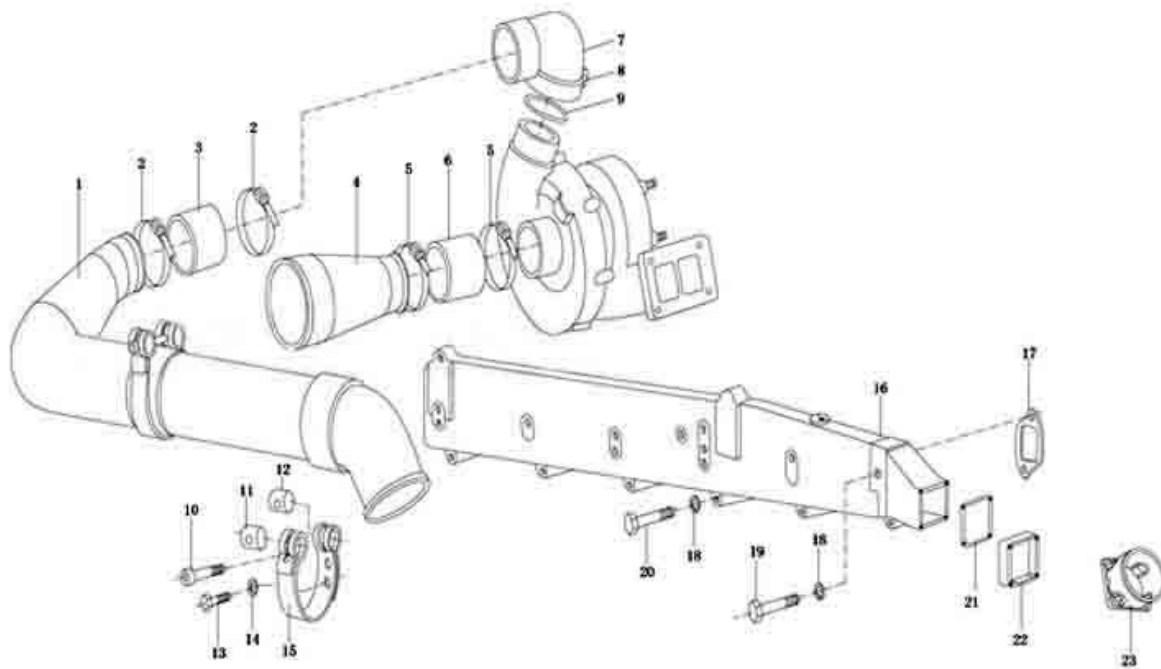

www.sinotruk-parts-store.com

INTAKE & EXHAUST PIPE 2#		
WP10 EURO-III ENGINE PARTS CATALOGS		
Serial	Name	Part Number
1	Pipe ass'y	612600111909
2	Clamp	90003989312
3	Pipe	612600110824
4	Pipe	612600111918
5	Air inake pipe	90003989318
6	Clamp	612600111919
7	Pipe	61560110165
8	Clip	61560110226
9	Seal ring	90320035
10	Screw	90003862462
11	Pin	209190017
12	Pin	1700550013
13	Bolt	90003802415
13	Bolt	90003802411
14	Washer	609E110036